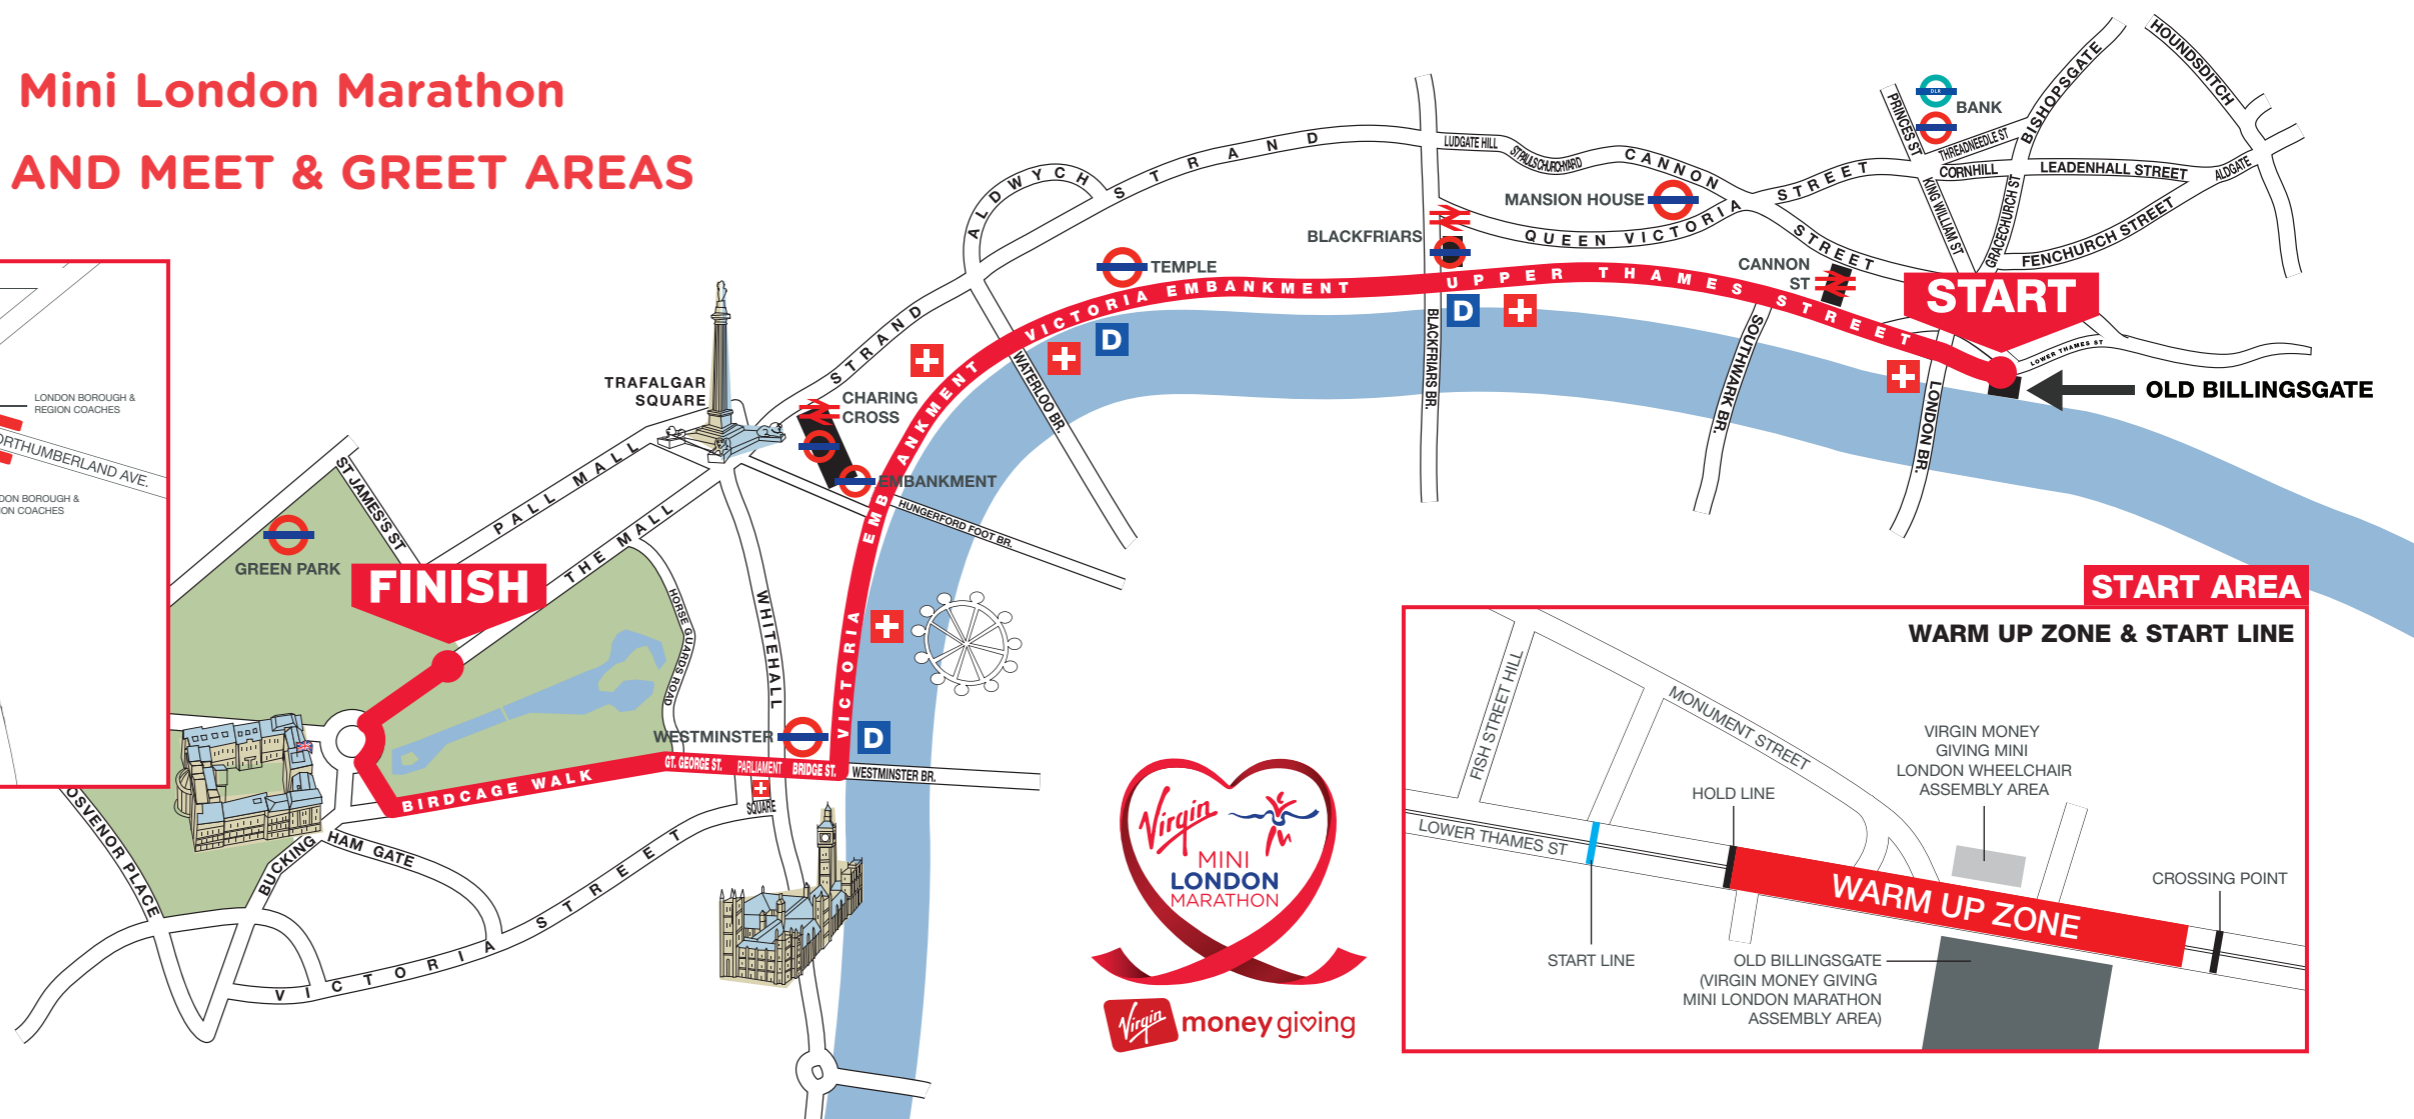

Virgin Money Giving Mini London Marathon

COURSE MAP, ASSEMBLY AND MEET & GREET AREAS

FINISH AREA

Key

- Drinks Station
- First Aid Point

START AREA