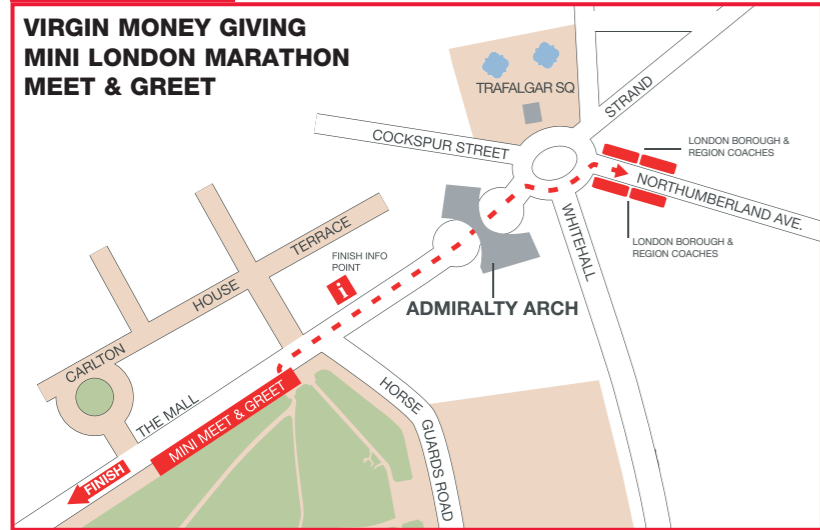

Virgin Money Giving Mini London Marathon

COURSE MAP, ASSEMBLY AND MEET & GREET AREAS

FINISH AREA

Key

- Drinks Station
- First Aid Point

START AREA